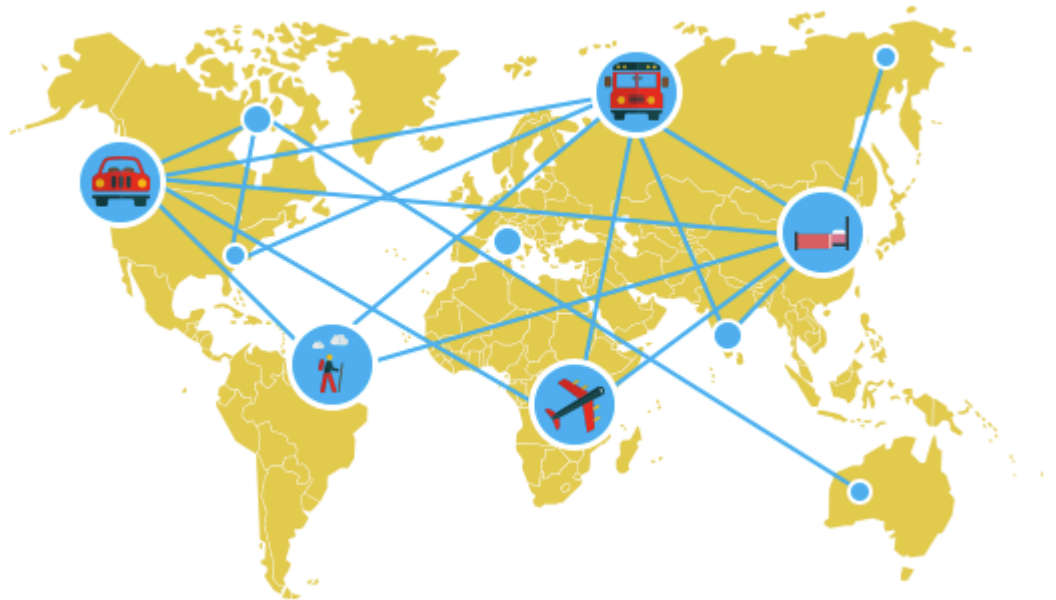

Save money!

*Lots of changes will
no longer drain
your energies nor
drive you crazy!*

Would it be possible to...

save precious time and money if, to make a series of changes in an itinerary, **your operators could process the requests in a few seconds instead of hours**, by letting the TailorMadeTour do the “dirty job”?