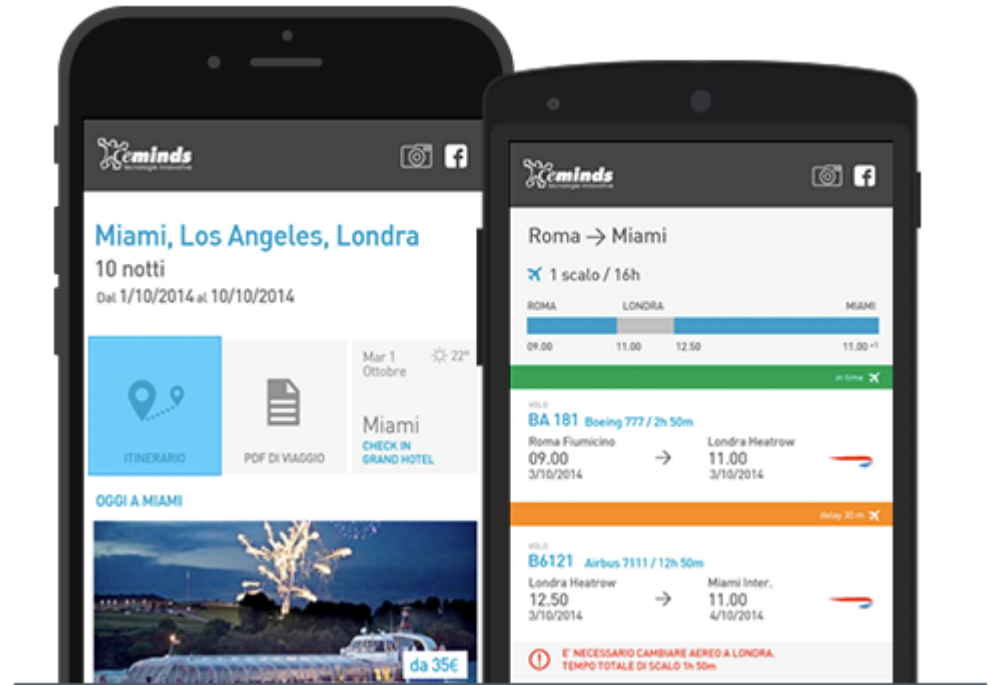

Improve the travel experience

Make travel lighter, easier and safer!

Would it be possible to **make the travel experience better** if...
to provide the end customers with all information about their trip, you
could also provide them **with a handy tool that avoids to bring along
annoying papers?**