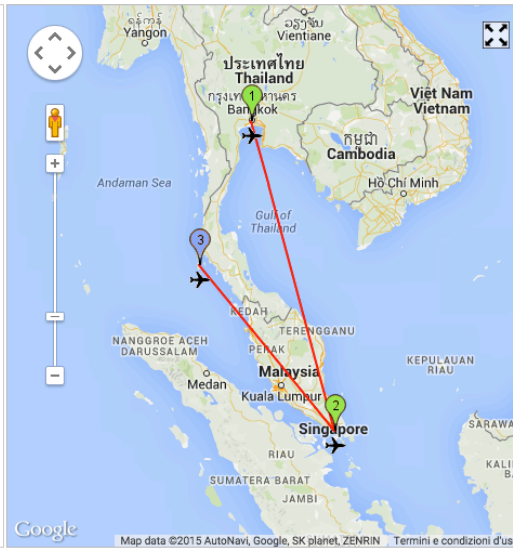

Sali Hotel Sukhumvit Soi 8 ****		06-03-2015 - 09-03-2015	118.57 €
🏠	double or twin superior / room only		
✈	Bangkok (BKK) → Singapore (SIN)	09-03-2015 13:30 → 17:05	364.54 €
✈	Jetstar Asia Airways, Direct flight		
2. Singapore		09-03-2015 - 11-03-2015	Nights: 2 [-] [+]
🏠	Parc Sovereign - Albert St ****	09-03-2015 - 11-03-2015	210.91 €
🏠	gta doppia superior room / breakfast full		
✈	Singapore (SIN) → Phuket (HKT)	11-03-2015 14:45 → 15:35	
✈	Jetstar Asia Airways, Direct flight		
3. Phuket		11-03-2015 - 18-03-2015	Nights: 7 [-] [+]
🏠	Village Coconut Island 4* E MEZZA	11-03-2015 - 18-03-2015	1164.32 €
🏠	double jacuzzi-suite / bed and breakfast		
🏠	Were found 9 activities		
🏠	Were found 9 activities		
EXTRA SERVICES			
💳	4 FEE OPENING PRACTICE		240.00 €