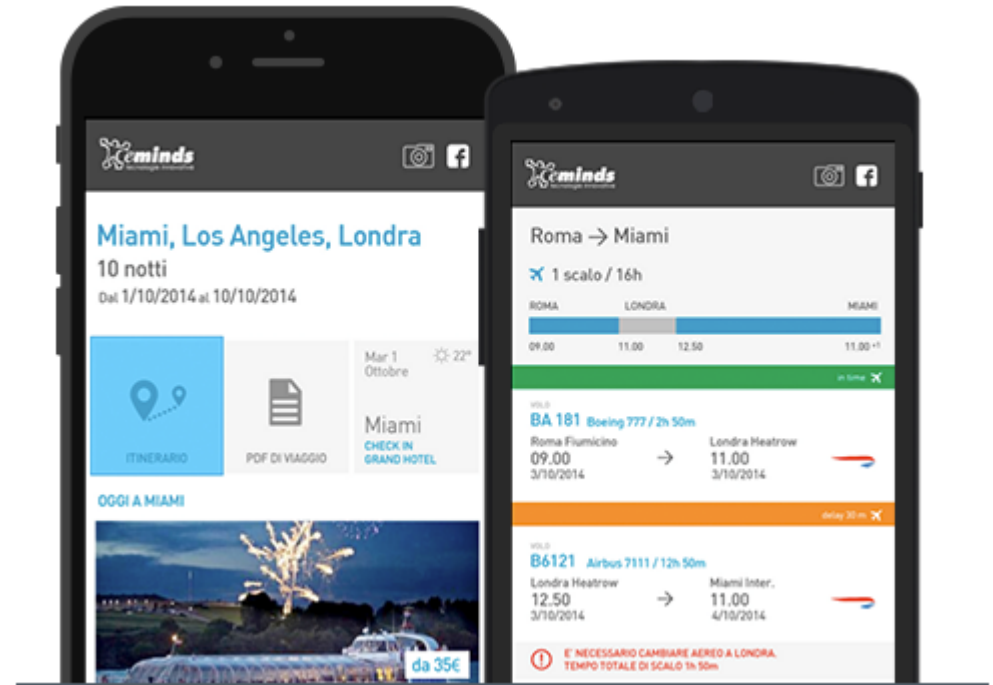

Améliorez l'expérience du voyage!

*Rendez le voyage
plus pratique,
facile et sécurisé*

Serait-il possible d'améliorer l'expérience de voyage si pour fournir aux voyageurs **toutes les informations** sur leur tour, les agences de voyage pouvaient leur offrir un **outil pratique**, comme une application mobile, **qui évite d'apporter des papiers inutiles** ?