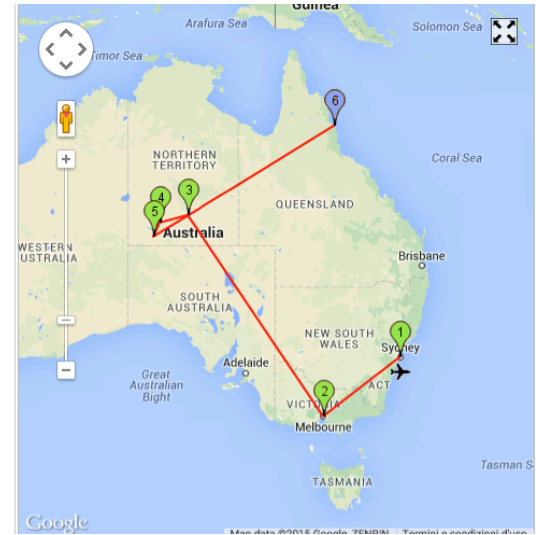

Jamais faire des devis pour voyages sur mesure...

1. Sydney		04-03-2015 - 09-03-2015	Nights: 5 [-] [+]
✈	Berlino (TXL) → Sydney Aeroporto (SYD)	04-03-2015 20:45 → 07:20	1566.58 €
✈	Jat Airways, 2 stops		
🏠	Were found 15 activities		
🏠	Aarons Hotel Sydney ***	06-03-2015 - 09-03-2015	559.34 €
🏠	double standard / room only		
2. Melbourne		09-03-2015 - 12-03-2015	Nights: 3 [-] [+]
🏠	Pensione ***	09-03-2015 - 12-03-2015	233.84 €
🏠	gta doppia guest room shoebox / room only		
3. Alice Springs		12-03-2015 - 13-03-2015	Nights: 1 [-] [+]
🏠	Desert Pails Alice Springs ***	12-03-2015 - 13-03-2015	85.15 €
🏠	gta doppia standard studio villa / room only		
4. Kings Canyon		13-03-2015 - 14-03-2015	Nights: 1 [-] [+]
🏠	Kings Canyon Resort ***	13-03-2015 - 14-03-2015	148.18 €
🏠	TRAVELAR doppia standard - min. 2 nts / solo pernottamento		
5. Ayers Rock		14-03-2015 - 15-03-2015	Nights: 1 [-] [+]

This appealing hotel is situated on Michigan Avenue at the heart of the historical Magnificent Mile. The John Hancock Tower is just 3 blocks from the hotel. Links to the public transport network, shops, restaurants, bars and pubs are situated within 160 m of the hotel.